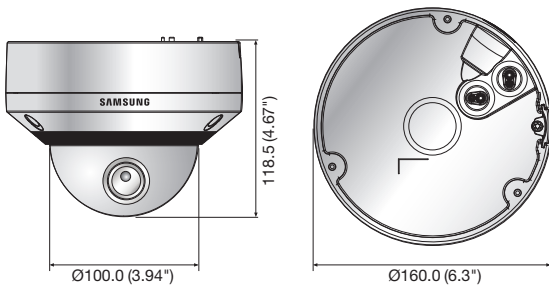

Dimensions

Unit : mm (inch)